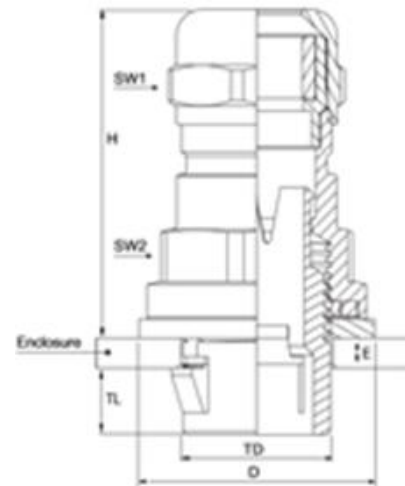

Brass version