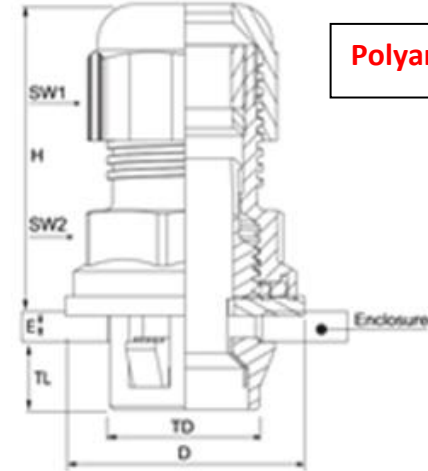

Technical drawings and installation instructions

Polyamide version