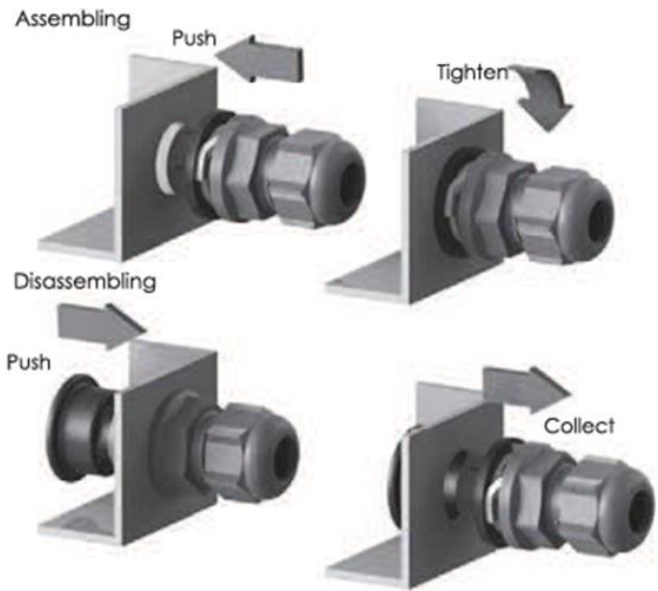

Technical drawings and installation instructions

Polyamide version