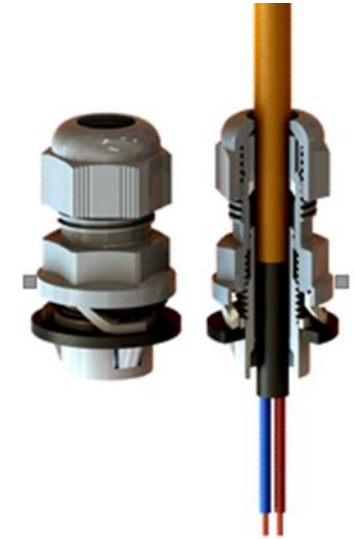

## SmartfitGland™

**Product description** – Offering a faster installation time versus conventional glands for industrial applications.

### Features:

- Quicker install – snap in so no locknut required
- Simply push the gland into the enclosure and insert cable
- Easy removal (using separate adaptor tool)
- Suitable for wall thickness 0.5mm to 4.0mm
- Ideal for installation in tight spaces or where access to the rear (locknut side) is restricted
- IP68, 5 bar

### Technical Data

Smartfit glands have been tested in accordance with the international standard for cable glands, EN 62444 – (Cable glands for electrical installations).

The testing has been carried out by world-renowned testing and certification Institute VDE (Verband Deutscher Elektrotechniker).

The test results are detailed below, please note that these testing values are maximums and safety factors appropriate to your application should be used:

TEST CATEGORIES	EN 62444 Clause	CLASSIFICATION	TEST	RESULT
Impact	9.5	Cat.2	Weight 0.2kg/Height 0.25m=0.5J	PASS
Anchorage	9.4	Class A	Full range tested from 30 to 80N	PASS
Electrical	10.3.2	N/A	N/A	N/A
IP rating	12.1.2&3	68	IEC 60529	PASS
Operating temperature	5.4 & 8.5	Min required range -20°C to 65°C	Oven & Refrigerator	PASS -20°C to +100°C
Reaction to fire	13.1.1	N/A	IEC 60695-2-11	PASS
COMPOSITION-Nylon type	MATERIAL	COMPOSITION-Brass type	Material	
Gland body	Nylon PA6	Gland body	Nickel Plated Brass (With plastic insert)	
Seals	Chloroprene rubber	Seals	Chloroprene rubber	
Washer	Chloroprene rubber	Washer	Chloroprene rubber	